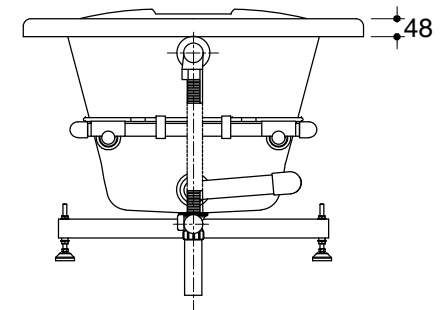

Dimensions are approximate.

Unit: mm

Pump(Blower Motor)
Control Access
W500xH450

| | |
|-------------|---------------------|
| SKU | K-18746X-K-0 |
| Name | EVORA |
| Description | 1800 WHIRLPOOL BATH |

KOHLER

*The recommended dimension for installation can be adjusted according to user preferences and layout.