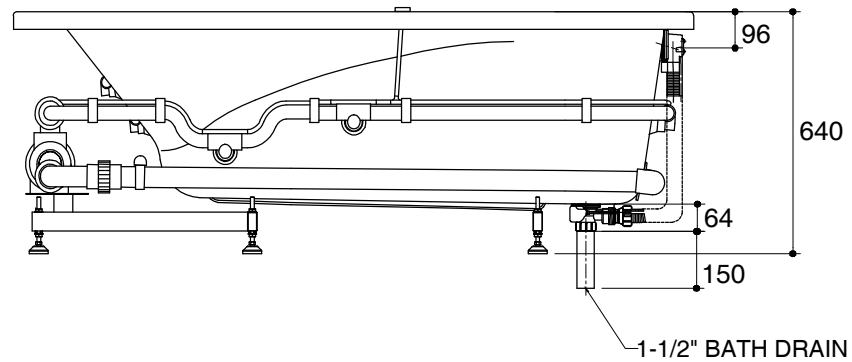

Dimensions are approximate.

Unit: mm

Pump(Blower Motor)
Control Access
W500xH450

| | |
|-------------|---------------------|
| SKU | K-18746X-K-0 |
| Name | EVORA |
| Description | 1800 WHIRLPOOL BATH |

KOHLER

*The recommended dimension for installation can be adjusted according to user preferences and layout.