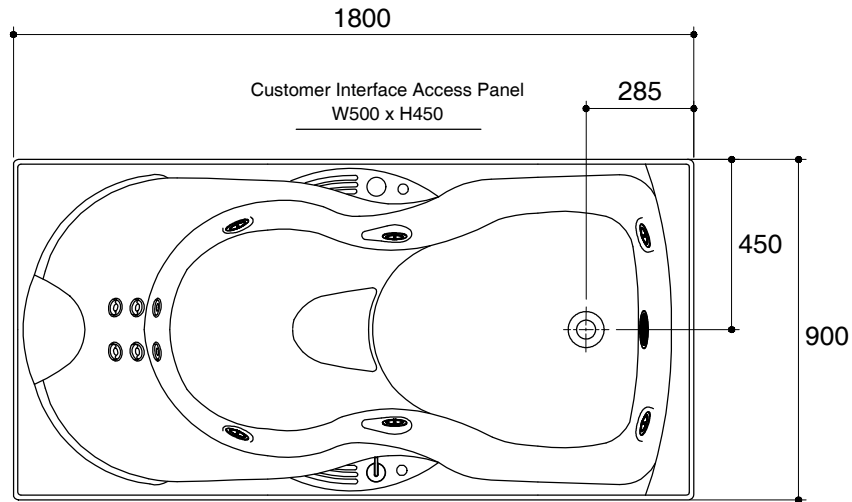

Dimensions are approximate.

Unit: mm

Pump(Blower Motor)
Control Access
W500xH450

| | |
|-------------|---------------------|
| SKU | K-18746X-K-0 |
| Name | EVORA |
| Description | 1800 WHIRLPOOL BATH |

KOHLER

*The recommended dimension for installation can be adjusted according to user preferences and layout.